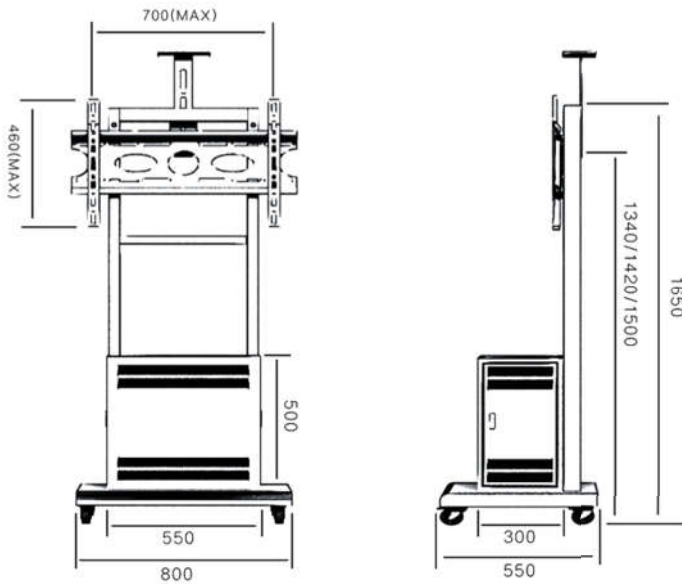

This equipment is including the **hardware** of: -

- i. Full HD LED TV* – from 49", 60", 65" and 75"
- ii. Touch Panel (Toughened Glass)
- iii. CPU – Intel Core i3, 8GB DDR4, SSD 120GB and Optical Drive with speaker.
- iv. Heavy Duty Rack Mount Kit
- v. Other accessories such as keyboard&mouse, extension power cord (7m), stylus pen and cleaning cloth.

* Please call for pricing for higher and bigger screen.

**Webcam not included.

- i. Black Color
- ii. Mild Steel with Powder Coated.
- iii. For 40"- 75" LED TV
- iv. Load (Max) – 50kg

- i. Toughened Glass
- ii. Complete Function – Multi-touch (10 touch), Zooming, Select, Click and Others.
- iii. Response Time 5ms – 8ms
- iv. User Friendly – USB Plug and Play