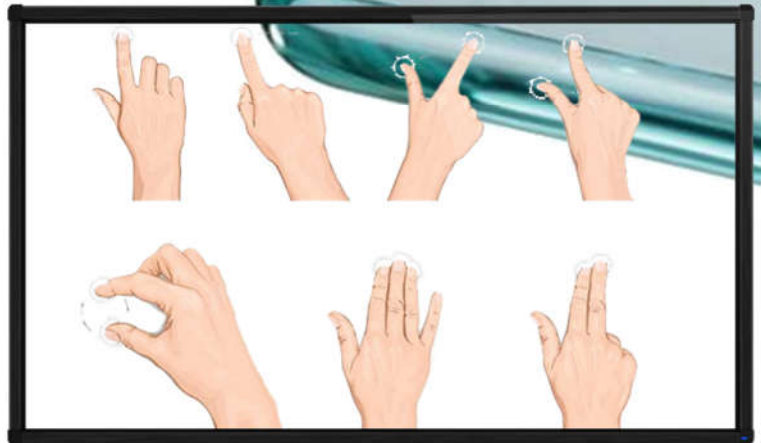

INTERACTIVE E-TOUCH FOR SMART CLASSROOM AND MEETING ROOM

The **Interactive E-Touch** is generally integrates the **infrared touch** technique with the **Full HD LED TV** and computer together to realize the intelligent teaching and meeting. This equipment is able to upgrade your current traditional display terminal to a fully-featured human-computer interaction equipment, such as write, annotation, painting, multimedia entertainment and computer operations, and thus changing your **classroom** and **meeting room** more interactive and friendly use.

* Please call for pricing for higher and bigger screen.

**Webcam not included.

- i. Black Color
- ii. Mild Steel with Powder Coated.
- iii. For 40"- 75" LED TV
- iv. Load (Max) – 50kg

- i. Toughened Glass
- ii. Complete Function – Multi-touch (10 touch), Zooming, Select, Click and Others.
- iii. Response Time 5ms – 8ms
- iv. User Friendly – USB Plug and Play